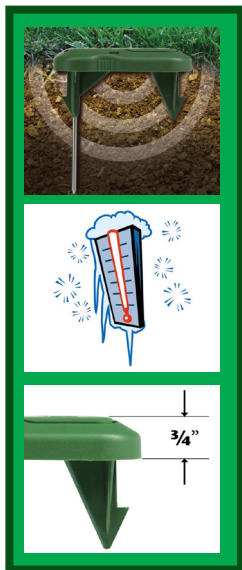

Why should YOU consider updating your system?

Have an existing system that runs when soil is wet?
Looking to **SAVE WATER** and **MONEY**?
Want to improve the performance of your system?

Precision™ Soil Sensor

Intelligence and Environmental Conservation for your landscape

- Works with most irrigation controllers
- Prevents Overwatering
- Up to 500' Line-of-Sight - WIRELESS
- Can be installed professionally by our service team

Installed for as little as \$

Automatic Calibration and Wireless
The sensor will automatically detect soil type and adjust accordingly

Freeze Detection
The only soil sensor to offer freeze detection and prevent irrigation in freezing conditions

Slim Design
The ultra slim design of only 3/4" allows it to avoid mower damage

Your Company Info
Here

**Now more than ever you
should be considering ways to
save water and money**

**Water Conservation
is just plain \$mart**